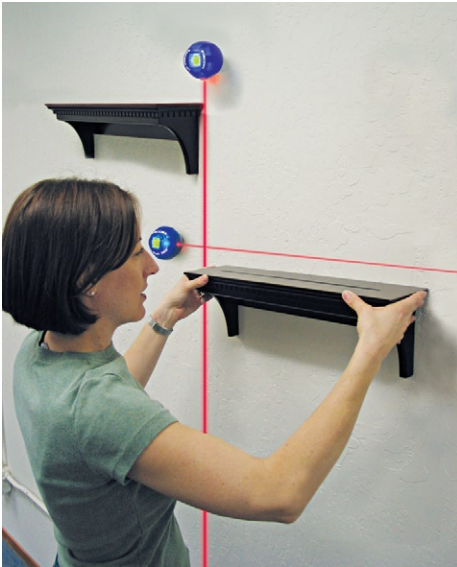

LEVELING

LaserBall 360™ Laser Level

Laser Level/Line Generator

LaserBall 360™ is a spherical, rotating laser that projects level or plumb lines on walls, floors, and ceilings.

No bigger than a tennis ball, it's so easy to use even a novice will experience instant success.

Just attach the mounting cup to almost any flat surface with the included non-marring, self-adhesive discs. Then place LaserBall 360™ in the cup, turn it on, and watch the internal LED glow a cool blue to indicate that the unit is on.

Rotate the ball to project either a horizontal or vertical line, as desired, and adjust the ball in its mounting cup to determine the length of the line.

It is the ideal tool for anyone who wants to hang pictures, shelves, cabinets, and other objects straight the first time.

- Projects a straight laser line in any direction along flat surfaces
- Easy-to-read bubble level ensures laser projects level and plumb lines
- Mounting cup temporarily fastens to wall for hands-free operation
- Internal blue LED illuminates bubble level for better visibility